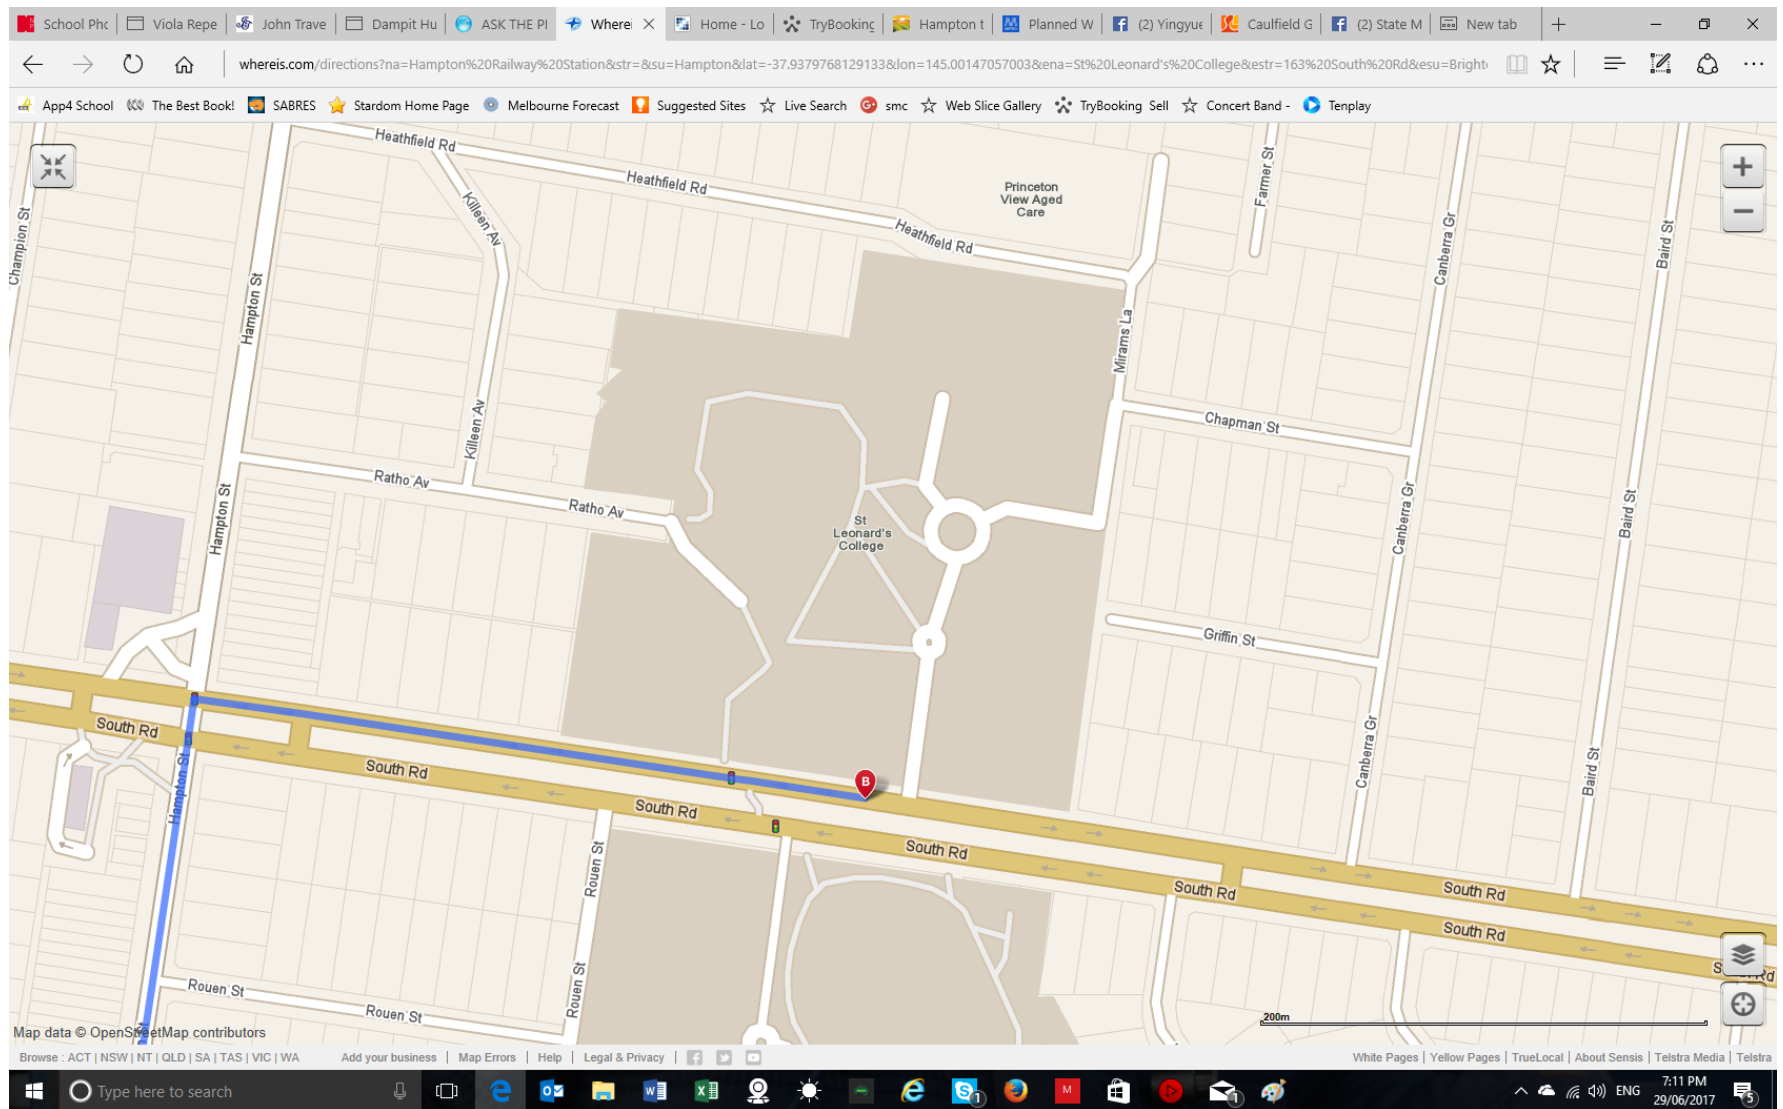

FROM HAMPTON TRAIN STATION to St Leonards

**PARKING:** All roads surrounding school , just take note of parking restrictions as parking inspectors do give out tickets!

LOCATION OF MUSIC SCHOOL where the camp is being held <http://www.stleonards.vic.edu.au/campus-tour-brighton-east/>