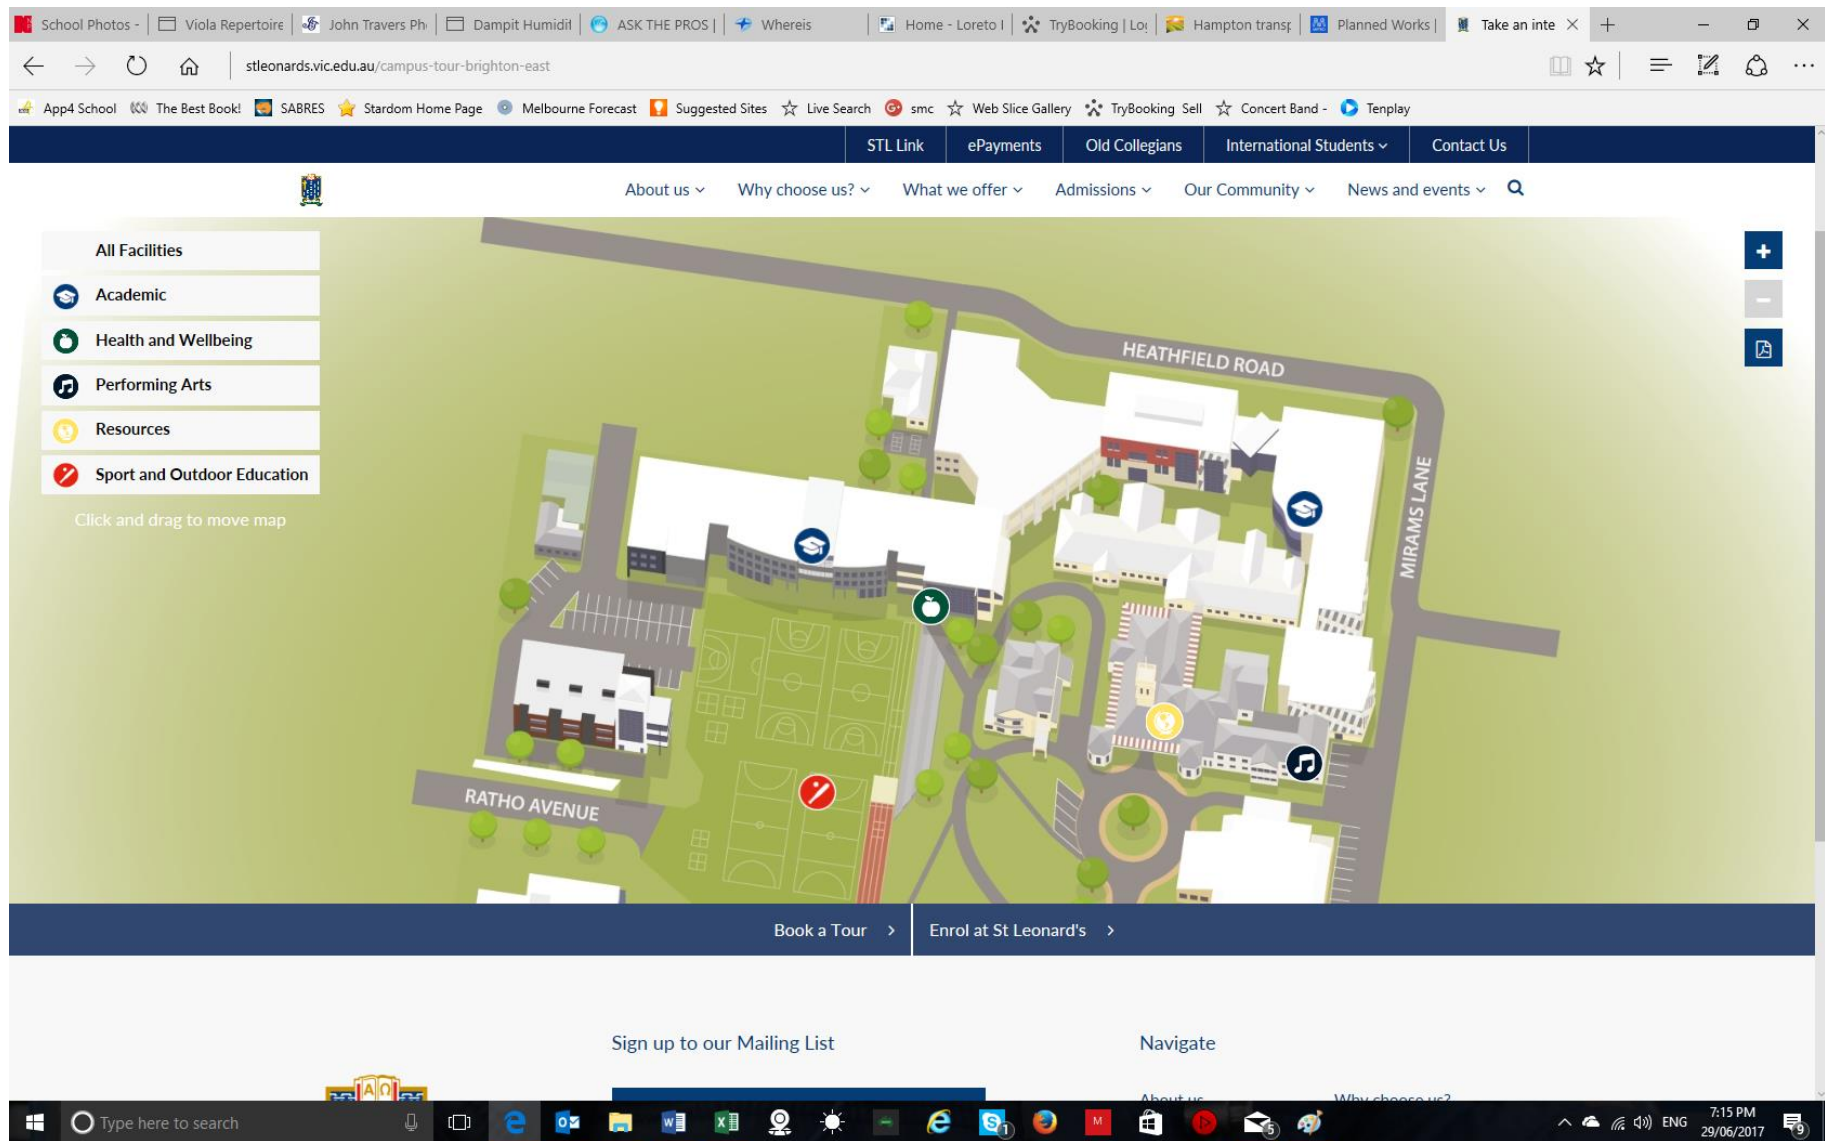

FROM HAMPTON TRAIN STATION to St Leonards

**PARKING:** All roads surrounding school , just take note of parking restrictions as parking inspectors do give out tickets!

LOCATION OF MUSIC SCHOOL where the camp is being held <http://www.stleonards.vic.edu.au/campus-tour-brighton-east/>